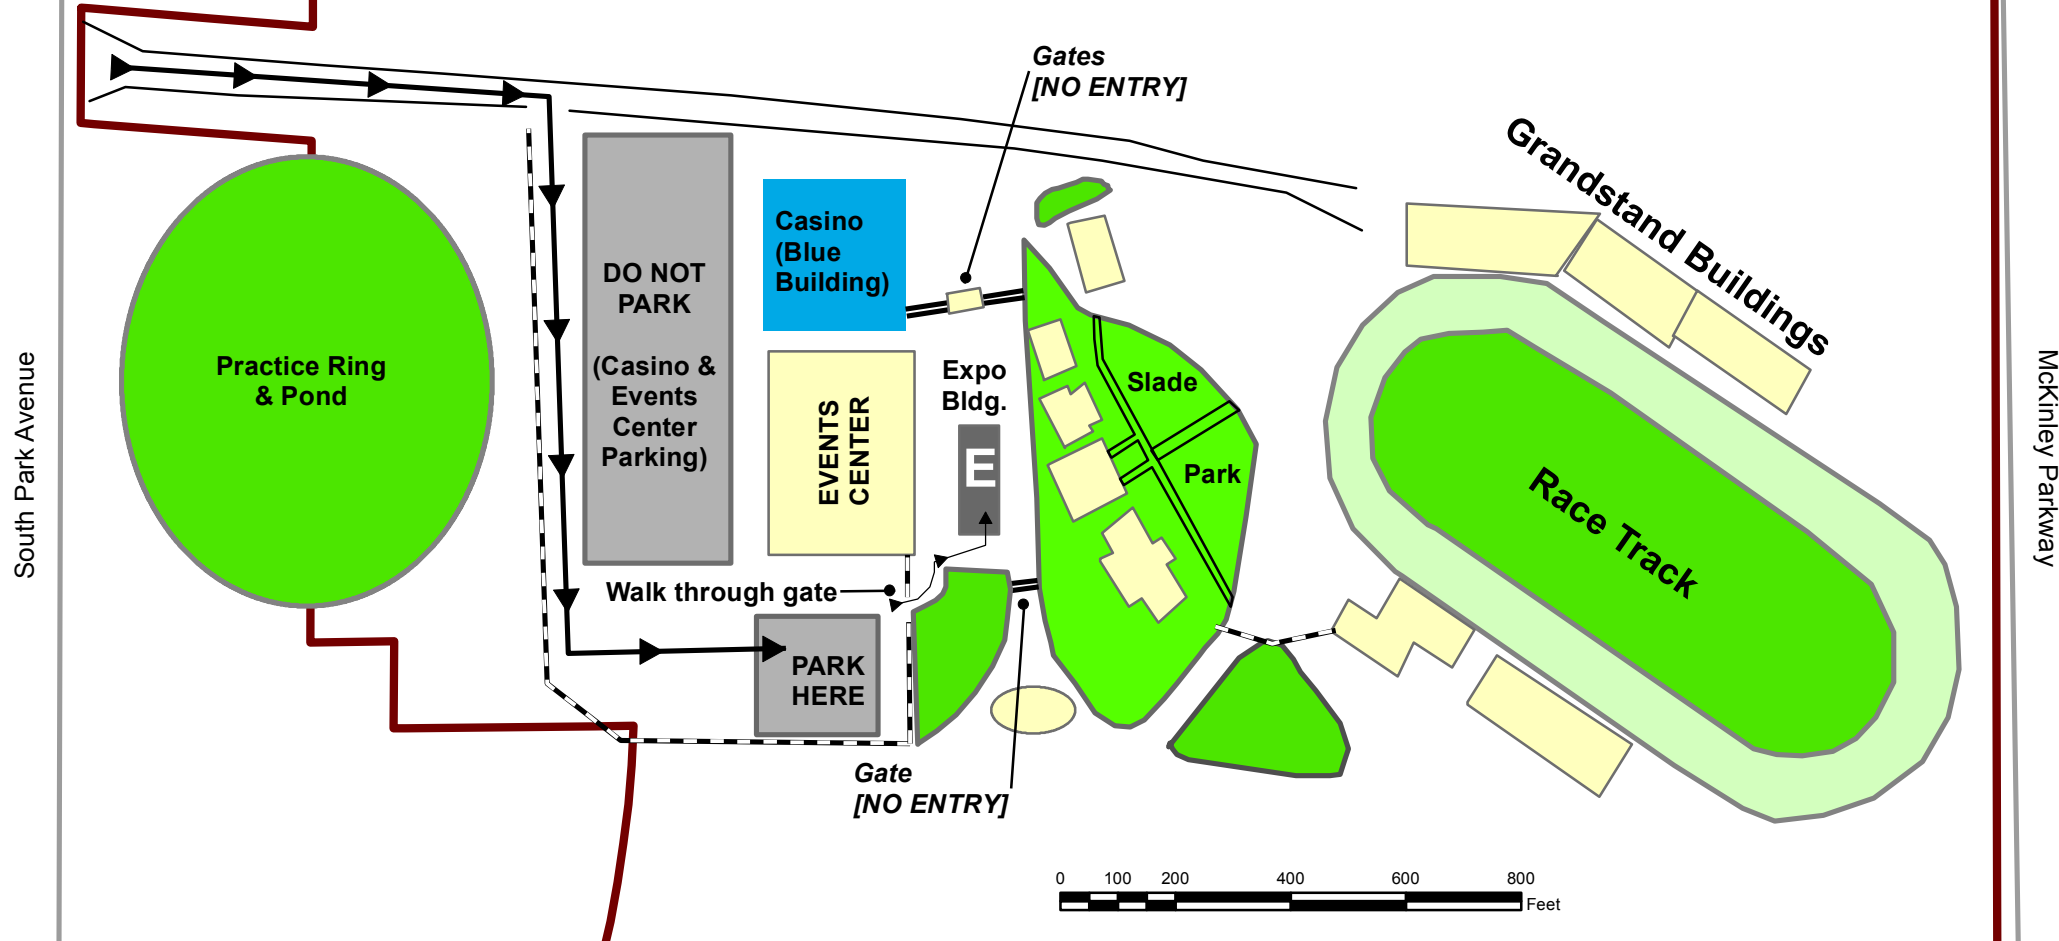

# The Fairgrounds in Hamburg, NY

CUSTOMER PARKING - PLEASE FOLLOW ARROWS ON MAP

*"Seedling Distribution" signs will posted along road*

ENTER AT  
SOUTH PARK  
ENTRANCE

The Soil & Water Conservation District (SWCD) Tree and Shrub Seedling Distribution will be in the Expo Building (E) at the Fairgrounds in Hamburg, NY. Please enter the Fairgrounds from the South Park Entrance. Follow the arrows on the map - drive along the west perimeter of the Events Center parking lot and PARK in the designated parking area. Walk through the gate to the Expo Building (E).

Please call the District if you need more directions.